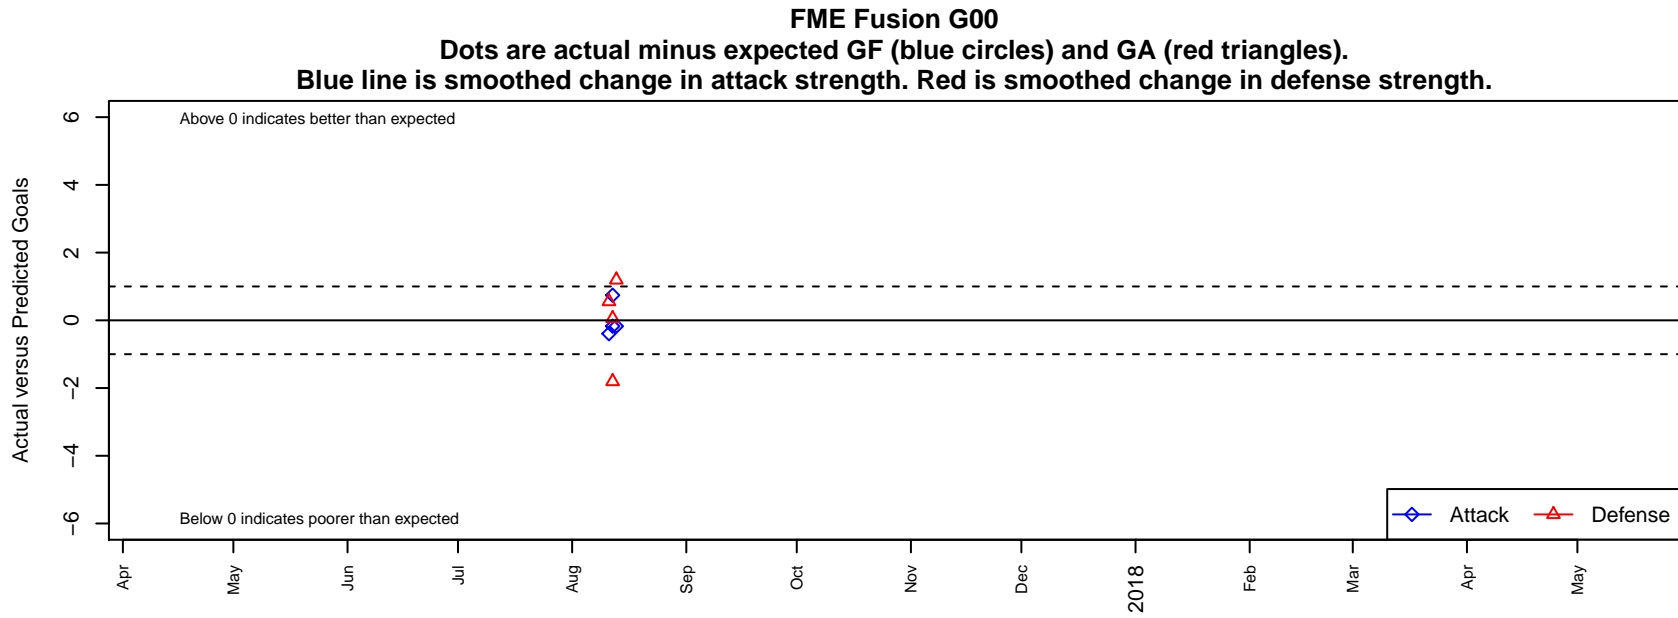

FME Fusion G00

Fife Milton Edgewood
Fife, WA
G00 total strength=1416
attack=13.47 defense=5.31

alt names used: FME FIFE MILTON EDGEWOOD FME FUSION
Venues played: 2017 Les Schwab NW Cup High School

date	home		away		venue	pred.home	pred.away
2017-08-13	Spokane Sounders B G01	2	FME Fusion G00	1	2017 Les Schwab NW Cup High School	3.19	1.17
2017-08-12	Spokane Sounders B G00	1	FME Fusion G00	3	2017 Les Schwab NW Cup High School	1.06	2.26
2017-08-12	Spokane Sounders B G01	5	FME Fusion G00	1	2017 Les Schwab NW Cup High School	3.19	1.17
2017-08-11	Spokane Sounders B G02	1	FME Fusion G00	2	2017 Les Schwab NW Cup High School	1.56	2.39